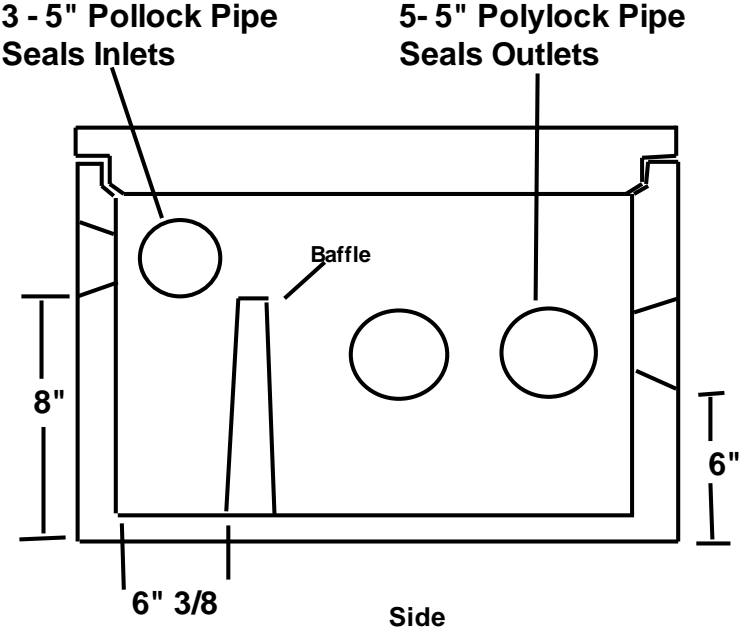

DBT-8D

Atlas Concrete Products
1-800-774-1112

D Box w/Baffle
3 inlets
5 outlets

Recommended
with use of pump
chamber