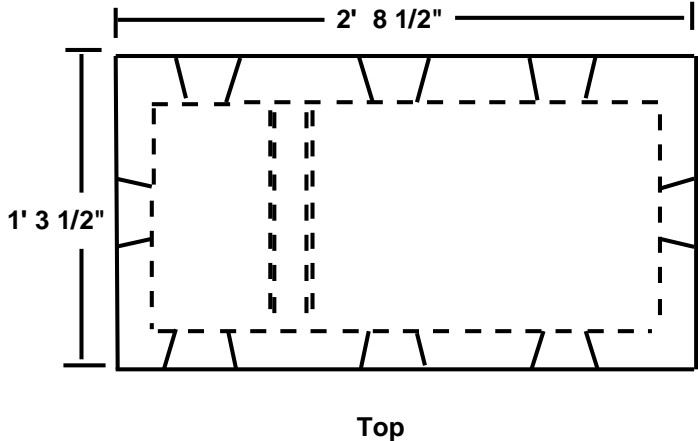

DBT-8D

Atlas Concrete Products
1-800-774-1112

D Box w/Baffle
3 inlets
5 outlets

Recommended
with use of pump
chamber