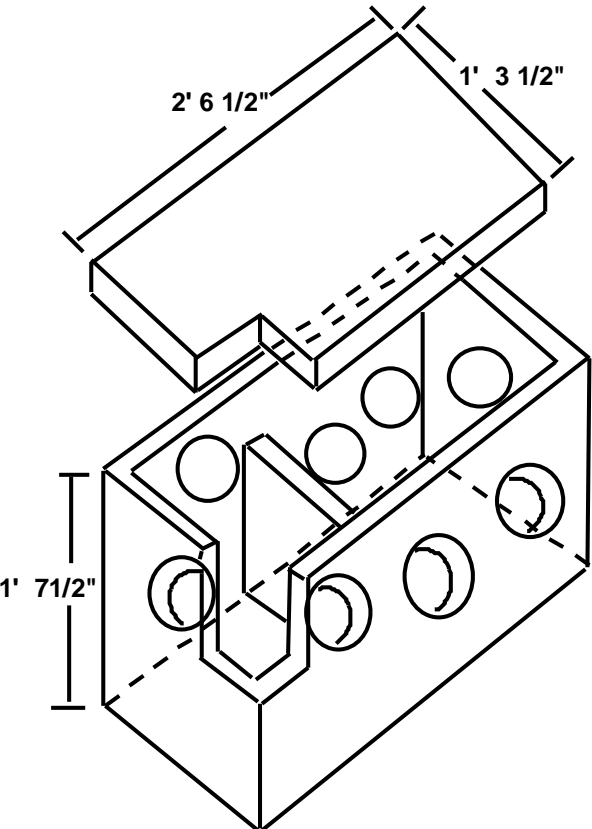

DBT-8D

Atlas Concrete Products
1-800-774-1112

D Box w/Baffle
3 inlets
5 outlets

Recommended
with use of pump
chamber