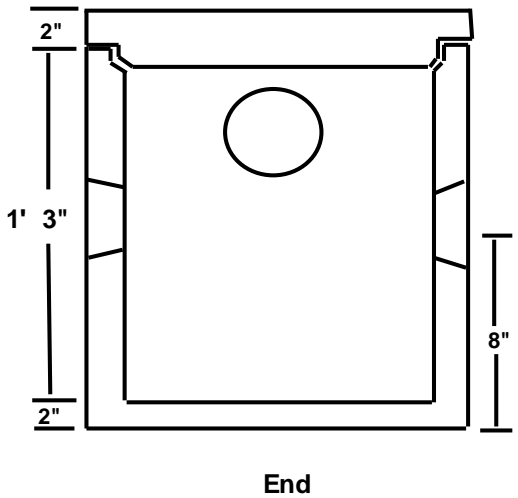

DBT-8D

Atlas Concrete Products
1-800-774-1112

D Box w/Baffle
3 inlets
5 outlets

Recommended
with use of pump
chamber